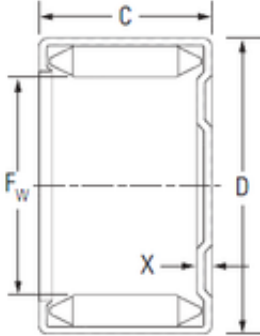

Bearing de Mexico, S.A.

KOYO M20121 needle roller bearings

Bearing No. M20121

Size	31.750x38.100x19.050 mm
Bore Diameter	31.750 mm
Outer Diameter	38.100 mm
Width	19.050 mm
Fw	31.750 mm
D	38.100 mm
C	19.050 mm
x	2.29 mm
b	16.5 mm
Weight	0,045 Kg
Basic dynamic load rating (C)	24.1 kN
Basic static load rating (C0)	38.0 kN

M20121 Bearing 2D drawings and 3D CAD models