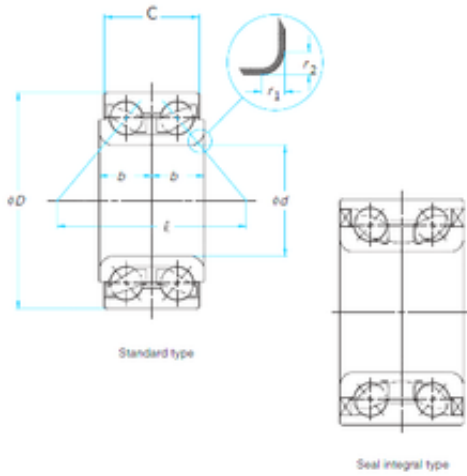

Bearing de Mexico, S.A.

40 mm x 72 mm x 37 mm SKF BAH-0168
angular contact ball bearings

Bearing No. BAH-0168

Size	40x72x37 mm
Bore Diameter	40 mm
Outer Diameter	72 mm
Width	37 mm
d	40 mm
D	72 mm
B	37 mm

BAH-0168 Bearing 2D drawings and 3D CAD models