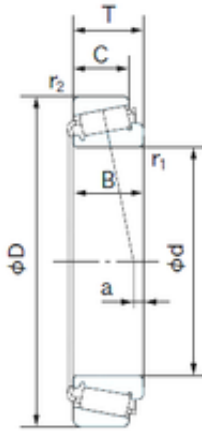

Bearing de Mexico, S.A.

NTN Timken NSK NACHI Koyo SKF 32205
 32206 32207 32208 32209 32210 32211 32306
 32307 32308 32309 32310 32311 Roller Bearing

Bearing No. 32205

32205 Bearing 2D drawings and 3D CAD models

Size	25x52x19.25 mm
Bore Diameter	25 mm
Outer Diameter	52 mm
Width	19.25 mm
d	25 mm
D	52 mm
T	19.25 mm
B	18 mm
C	15 mm
a	5.4 mm
r1 min.	1.1 mm
r2 min.	1.1 mm
Weight	0.180 Kg
Basic dynamic load rating (C)	32500 kN
Basic static load rating (C0)	35000 kN
(Grease) Lubrication Speed	7500 r/min
(Oil) Lubrication Speed	10000 r/min
Calculation factor (e)	0.37
Calculation factor (Y0)	0.88
Category	Bearings
Inventory	0.0
Manufacturer Name	NACHI
Minimum Buy Quantity	N/A
Weight / Kilogram	0